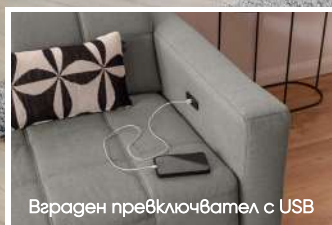

НОВА
КОЛЕКЦИЯ
2025

ЪГЛОВ ДИВАН SOFIA

Цвят: наличен в синьо
Материал: ПДЧ, метал
Размери: 187/273 см

ПОДВИЖНИ ПОДГЛАВНИЦИ

от **3199 лв.**

Възможност за индивидуална конфигурация

НОВА
КОЛЕКЦИЯ
2025

ЪГЛОВ ДИВАН LEA

Цвят: наличен в сиво
Материал: ПДЧ, метал
Размери: 293/249 см

ПОДВИЖНИ ПОДГЛАВНИЦИ